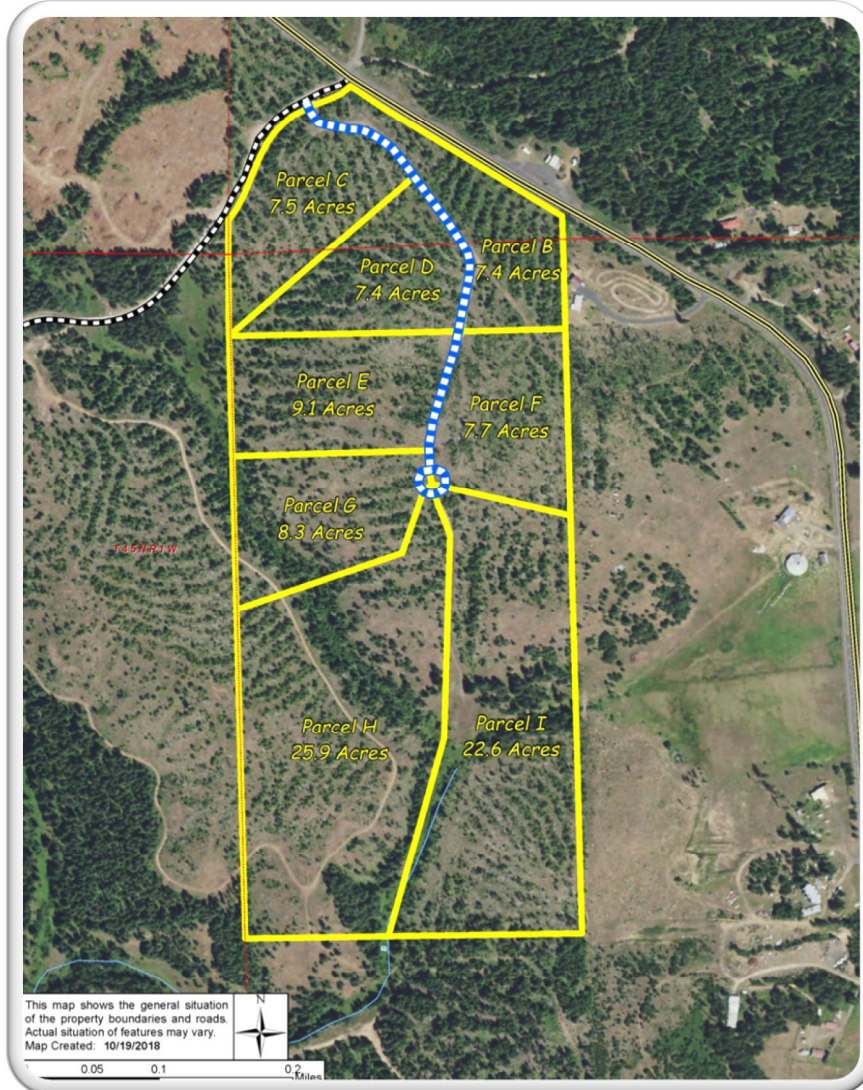

SPORTSMAN'S ESTATES

Recreational & Homesite Lots | From 7-25+ Acres | Starting at \$61,790

Sweeping Views of Lindstrom Peak | Short drive to St. Maries, Idaho | Access to thousands of acres of timberland out your back door

PARCEL	PRICE	ACREAGE
Parcel B	\$61,790	7.4 Acres
Parcel C	\$62,625	7.5 Acres
Parcel D	<i>Under Contract</i>	7.4 Acres
Parcel E	<i>Under Contract</i>	9.1 Acres
Parcel F	\$64,295	7.7 Acres
Parcel G	\$69,750	8.3 Acres
Parcel H	\$121,730	25.9 Acres
Parcel I	\$113,000	22.6 Acres